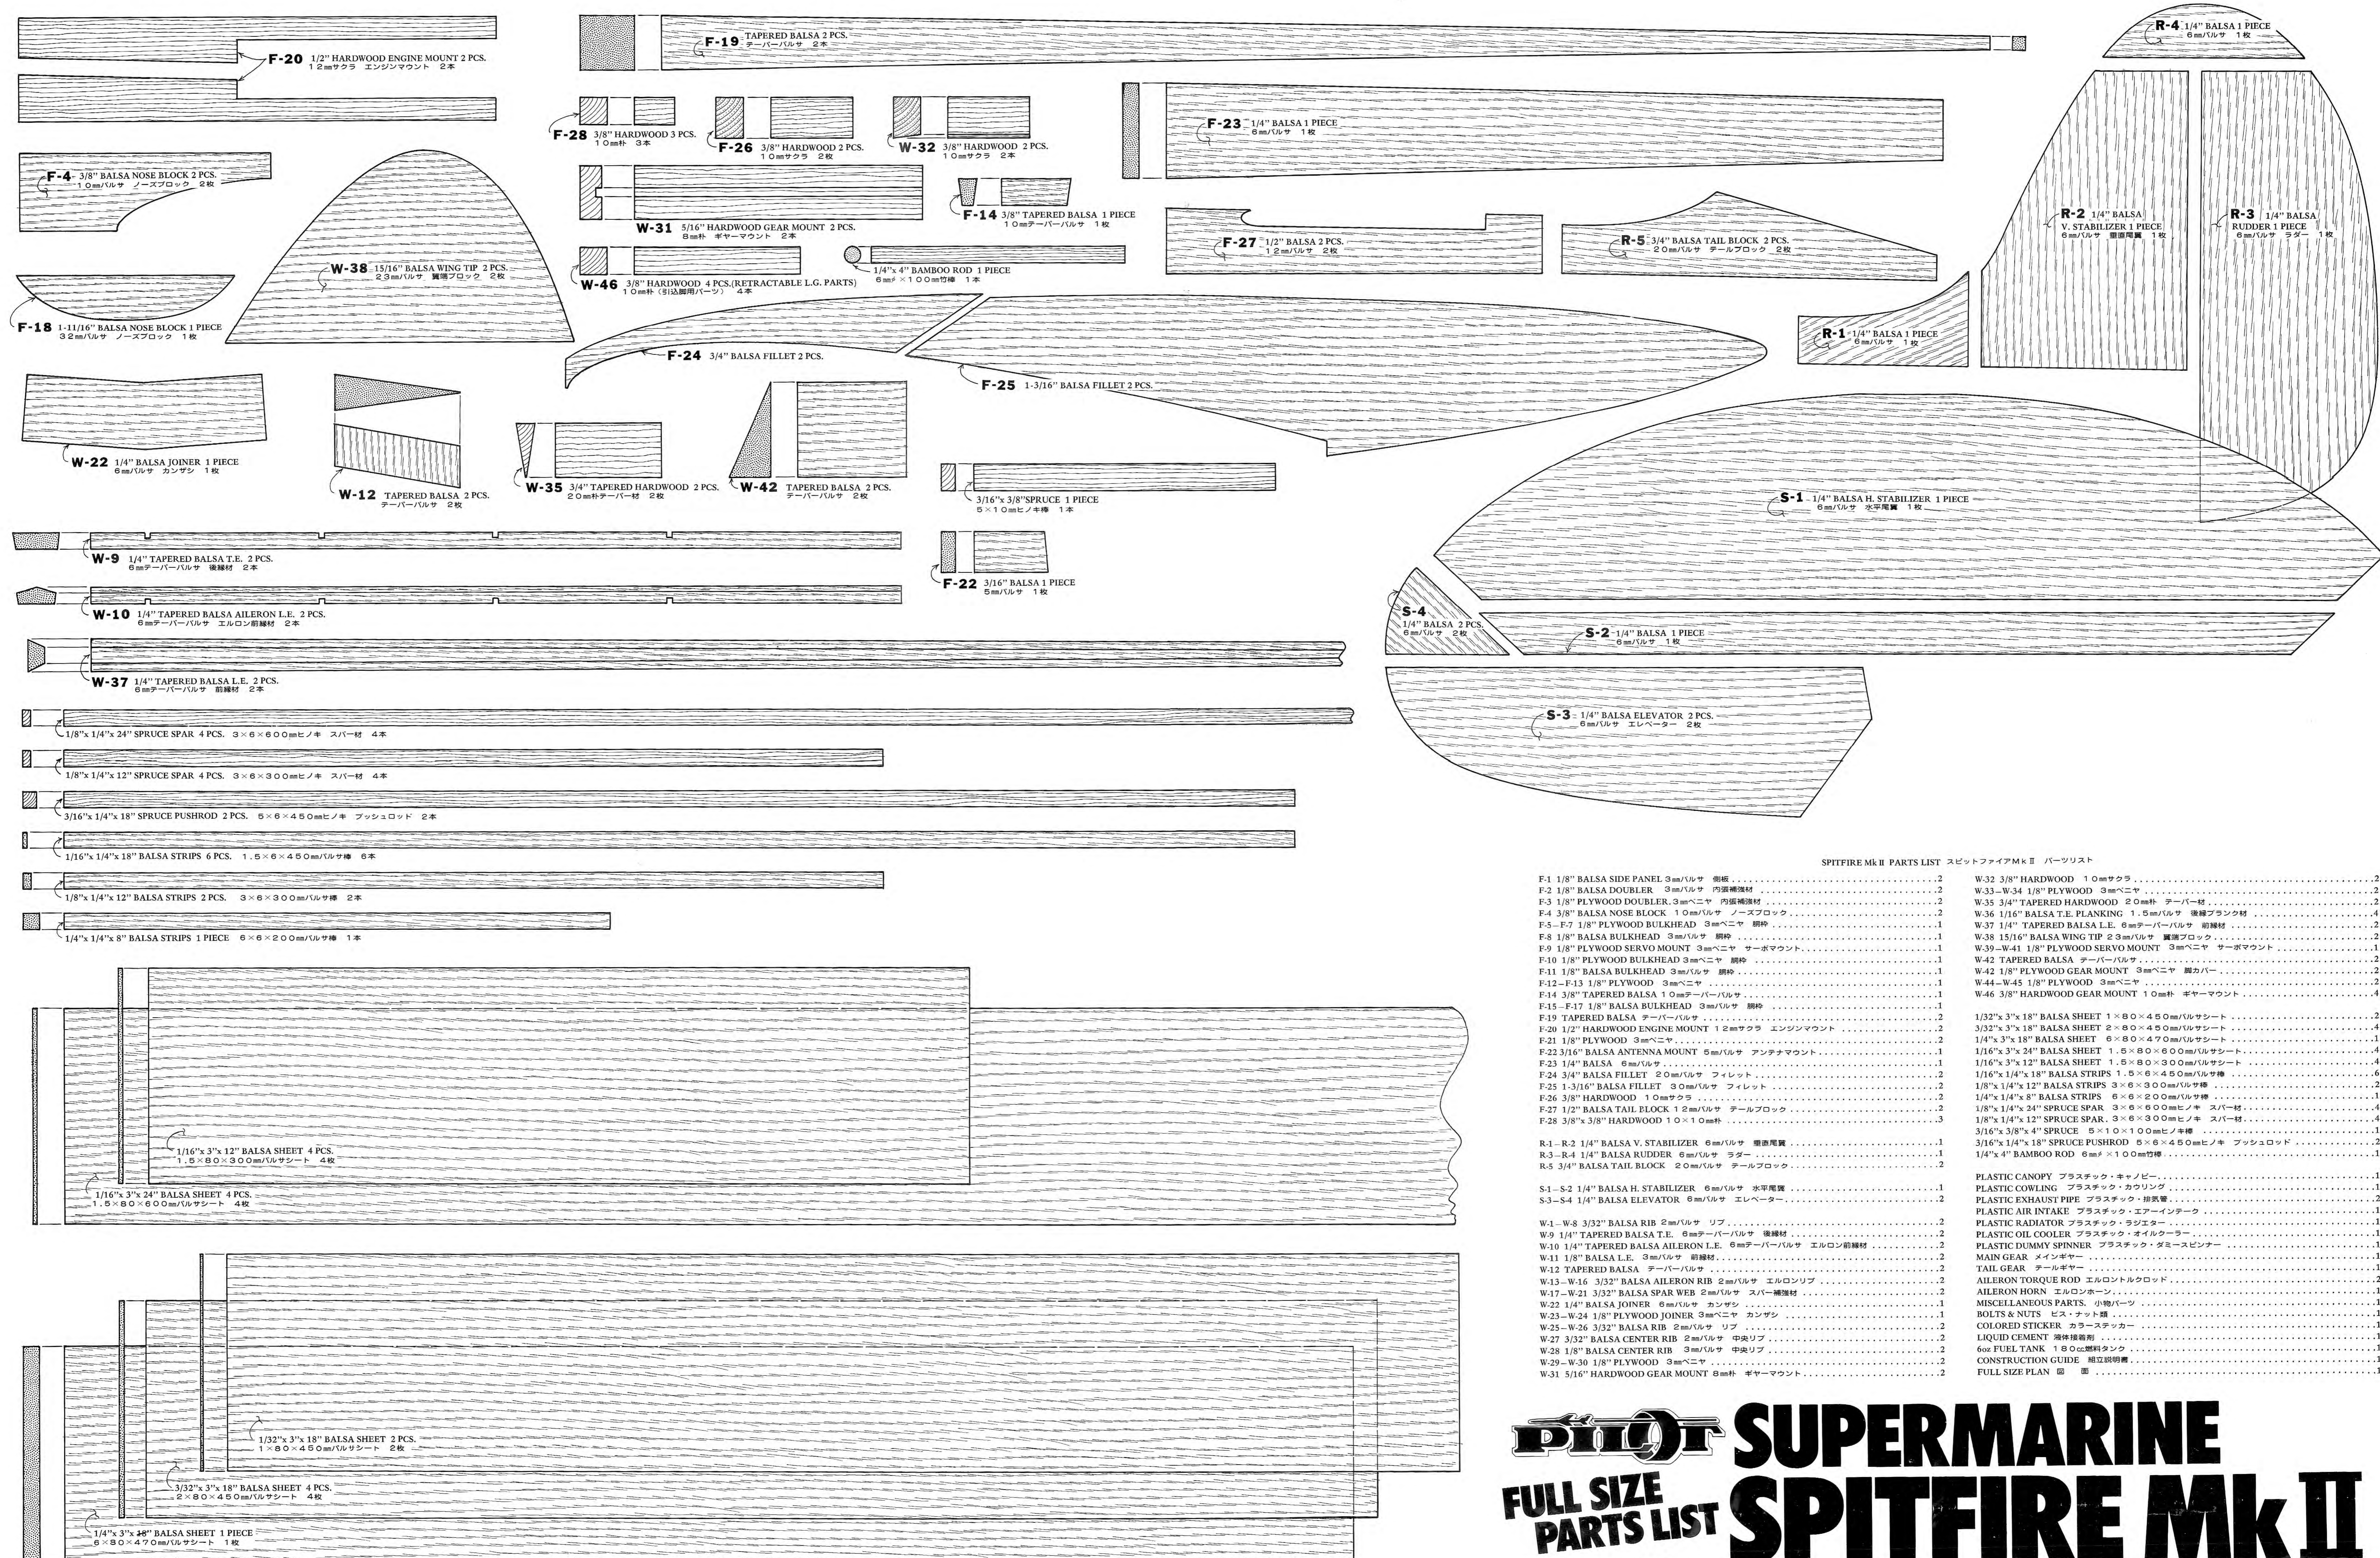

PILOT SUPERMARINE
SPITFIRE Mk II

DESIGNED BY
Y. Matsumoto
設計 松本保男

スケールモデル スピットファイア Mk II

By OK MODEL CO., LTD.

SPITFIRE Mk II PARTS LIST スピットファイアMk II パーツリスト

Table listing parts (F-1 to W-31, R-1 to R-5, S-1 to S-4) with their descriptions, quantities, and materials in both English and Japanese.

Pilot SUPERMARINE FULL SIZE PARTS LIST SPITFIRE Mk II 原寸パーツ・リスト By OK MODEL CO.,LTD.

BETTE

THE BOROUGH
OF
LAMBETH

THE BOROUGH
OF
LAMBETH

LOCATION FOR WING TIP
STEADYING TRESTLE

BETTE

LOCATION FOR WING TIP
STEADYING TRESTLE

LOCATION FOR WING TIP
STEADYING TRESTLE

LOCATION FOR WING TIP
STEADYING TRESTLE

P8088

P8

NOT TO BE WALKED ON
NOT TO BE WALKED ON

WALKWAY FORWARD
WALKWAY FORWARD

WALKWAY INBOARD

**FUEL D.T.D. 230
CAPACITY
85 GALLS.**

Cut these decals with knife then
remove and proper position.

このステッカーはハサミなどで周囲をきれいに
切りとり所定の位置に貼ってください。

SPITFIRE Mk II